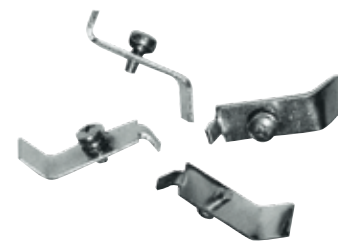

### Reduction frame

Element for installation the light fittings module 600 into the false ceiling module 625

Typ	ECOLUXX I
10621840002	2x18
10623640002	2x36
1064184000	4x18, 3x18
1064364000	4x36

1064184000

### Clips set for ECOLUXX I

Fixing clips set for installation ECOLUXX I, IK and ECOLUXX IN on gypsum plasterboard  
The set isn't a component part of light fitting, it must be ordered by extra order.

Typ	ECOLUXX
54214	I, IN, IT5
542141 (longer clips)	IK, IN2