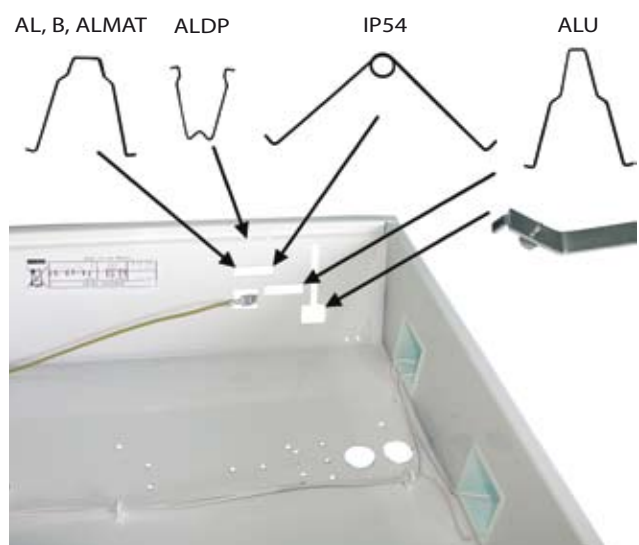

Louvres springs for ECOLUXX I