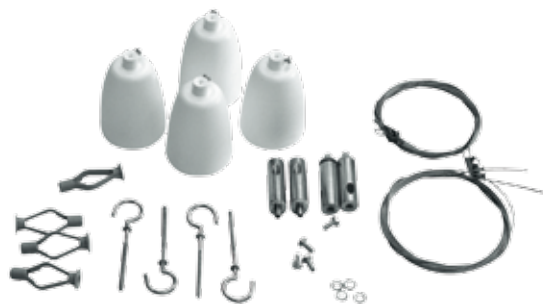

Accessories ECOLUXX L, LLX, LLY, SLIM

54103

54102

54101

Cord suspensions

This set does not contain an electric supply cable.

Typ		ECOLUXX
54103	ZH 22	LL, LLX, LLY, SLIM, K, KL, KM, KS, EPOS, ERA, EXA (4x)
54102	ZH 21	T, TK, TU, TB, TP, P
54101	ZH 11	EPOS, EXA (2x), EGO, LEP

54110

Tube suspensions

These suspensions are especially convenient for single lamp light fittings. The tube has an inside diameter of 7 mm, can be cut shorter.

Typ	mm
54110	400
54111	600
54112	900
54107	1000
54108	1200
54109	2000