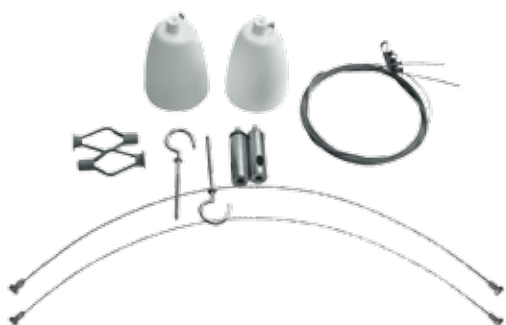

Accessories ECOLUXX L, LLX, LLY, SLIM

54103

54102

54101

Cord suspensions

This set does not contain an electric supply cable.

Typ		ECOLUXX
54103	ZH 22	LL, LLX, LLY, SLIM, K, KL, KM, KS, EPOS, ERA, EXA (4x)
54102	ZH 21	T, TK, TU, TB, TP, P
54101	ZH 11	EPOS, EXA (2x), EGO, LEP

54110

Tube suspensions

These suspensions are especially convenient for single lamp light fittings. The tube has an inside diameter of 7 mm, can be cut shorter.

Typ	mm
54110	400
54111	600
54112	900
54107	1000
54108	1200
54109	2000