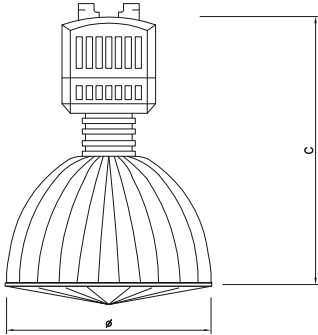

ECOLUXX BUTIC

High-bay

BUTIC

- Body:** Powder painted aluminium gear box
Optic: PC polycarbonate reflector
Wiring:
 K compensated, ballast cat. B
 Q metal halide lamp (HQI)
 S high pressure sodium lamp (HPS)
 E27 wiring with E27 only

Application: Pendant high bay, intended for supermarkets, storage and industrial halls.

	W	Lampholder	Ø	Height
BUT50S	1x50	E27	410	530
BUT70QS	1x70	E27	410	530
BUT100S	1x100	E27	410	530
BUT100Q	1x100	E27	410	530
BUTE27	1x E27	E27	410	530

ECOLUXX BAR

- Body:** Powder painted aluminium gear box
 - cord suspension system 2m
Optic: - glass cover
Wiring:
 K compensated, ballast cat. B
 Q metal halide lamp (HQI)
 E27 wiring with E27 only
Application: Pendant high bay, intended for supermarkets, restaurants, ...