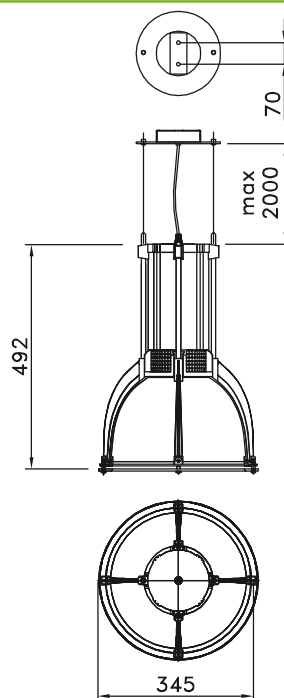

ECOLUXX BUTIC

High-bay

BUTIC

- Body:** Powder painted aluminium gear box
Optic: PC polycarbonate reflector
Wiring:
 K compensated, ballast cat. B
 Q metal halide lamp (HQI)
 S high pressure sodium lamp (HPS)
 E27 wiring with E27 only

Application: Pendant high bay, intended for supermarkets, storage and industrial halls.

	W	Lampholder	Ø	Height
BUT50S	1x50	E27	410	530
BUT70QS	1x70	E27	410	530
BUT100S	1x100	E27	410	530
BUT100Q	1x100	E27	410	530
BUTE27	1x E27	E27	410	530

ECOLUXX BAR

- Body:** Powder painted aluminium gear box
 - cord suspension system 2m
Optic: - glass cover
Wiring:
 K compensated, ballast cat. B
 Q metal halide lamp (HQI)
 E27 wiring with E27 only
Application: Pendant high bay, intended for supermarkets, restaurants, ...