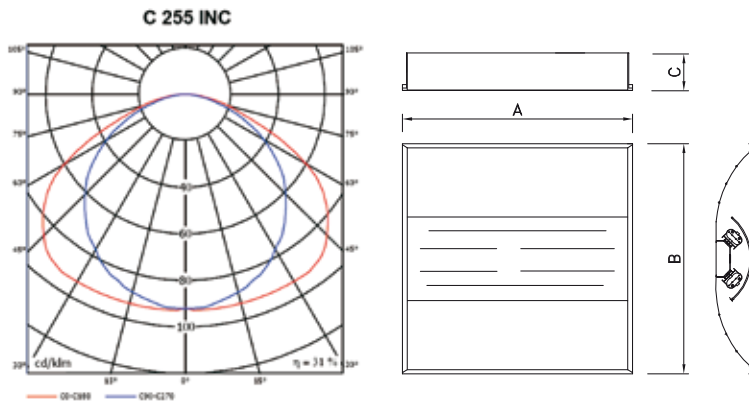

ECOLUXX C INC

Recessed light fittings for indirect illumination

C255INC

Body:

White painted (RAL 9003) metal sheet

Optic:

INC perforated lamps covers

Wiring: