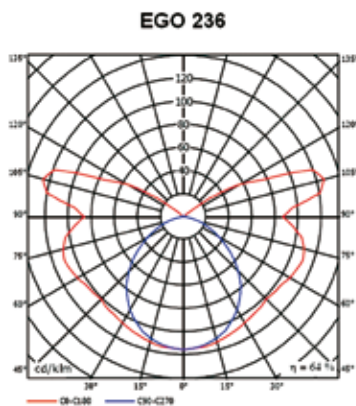

ECOLUXX EGO

Interior light fittings

EGO

Body:

White painted (RAL 9003) metal sheet

Optic:

INCperforated lamps cover

Wiring: