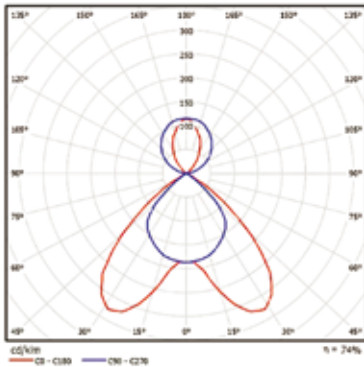

ECOLUXX ERA

Interior light fittings

ERA 128 MIRO SILVER

Body:

Aluminium profile

Optic:

ALDP microlouvre MIRO SILVER®
ALDP T5 double parabolic louvre of highly polished aluminium
KO opal cover ACRYL SATINE®

Wiring:

EP high frequency ballast (standard wiring)
EPSA HFB analogue dimmable 1–10 V
EPSD HFB digital dimmable

Application:

Pendant or surface mounted light fittings for direct / indirect illumination.

Accessories:

Cord suspension 54103

Versions:

ERA pendant light fitting for direct / indirect illumination
ERAD surface mounted or suspended light fitting for direct illumination only

Accessories:

Cord suspension 54101