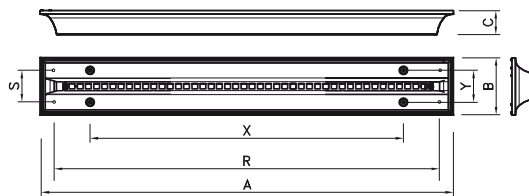

ECOLUXX ERA

Interior light fittings

ERA 128 MIRO SILVER

ERA 228 ALDP

Body:

Aluminium profile

Optic:

ALDP microlouvre MIRO SILVER®
 ALDP T5 double parabolic louvre of highly polished aluminium
 KO opal cover ACRYL SATINE®

Wiring:

EP high frequency ballast (standard wiring)
 EPSA HFB analogue dimmable 1–10 V
 EPSD HFB digital dimmable

Application:

Pendant or surface mounted light fittings for direct / indirect illumination.

Note:

Cord suspension set included in the fitting.

ERA 228 KO

	&	W	A	B	C	X	Y	R	kg
ERA128 (54)&	ALDP, KO	1x28 (54)	1305	182	75	1140	70	1200	3,5
ERA135 (49)&	ALDP, KO	1x35 (49)	1605	182	75	1440	200	1500	5,0
ERA228 (54)&	ALDPT5, KO	2x28 (54)	1305	290	95	1140	70	1200	5,0
ERA235 (49)&	ALDPT5, KO	2x35 (49)	1605	290	95	1440	200	1500	7,0

& – add to the basic code (optic type)

R, S – dimension for pendant mounting