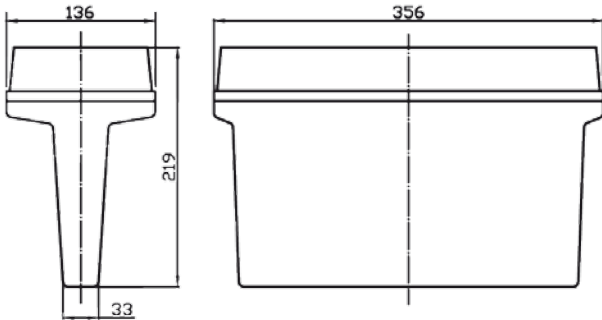

ECOLUXX HELIOS DS, HELIOS P

Emergency light unit

HELIOS P

HELIOS DS

Body: White polycarbonate body

Optic: Polycarbonate opal cover

Application: Surface mounted luminaire for emergency lighting of escape ways.