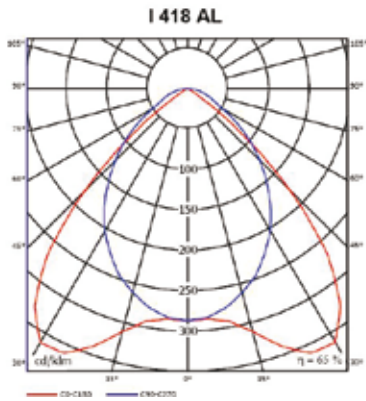

ECOLUXX I AL

Recessed light fittings

I418AL