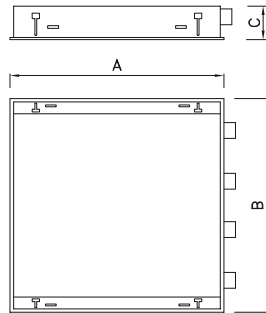

ECOLUXX I AL

Recessed light fittings

I418AL