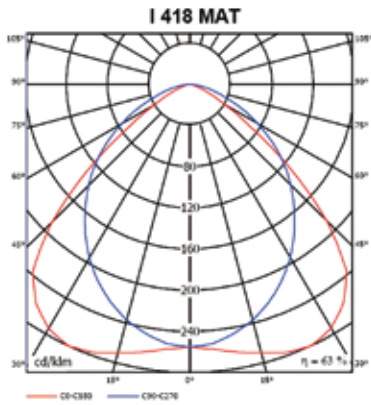

ECOLUXX I ALMAT

Recessed light fittings

I418ALMAT

Body:

White painted (RAL 9003) metal sheet

Optic:

ALMAT parabolic louvre of mat aluminium

Wiring: