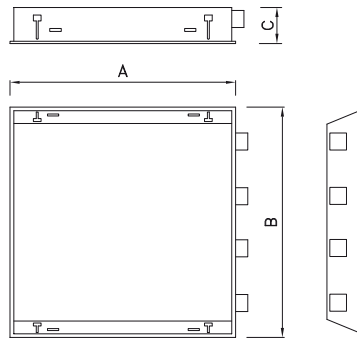

ECOLUXX I ALMAT

Recessed light fittings

I418ALMAT

Body:

White painted (RAL 9003) metal sheet

Optic:

ALMAT parabolic louvre of mat aluminium

Wiring: