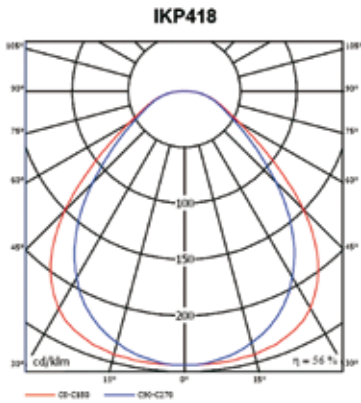

## Recessed light fittings

IKP418

**Body:** White painted (RAL 9003) metal sheet

**Optic:**  
 KO opal cover  
 KP prismatic cover

**Wiring:**  
 compensated, ballast cat. B (standard)  
 EP high frequency ballast  
 EPSA HFB analogue dimmable 1–10 V  
 EPSD HFB digital dimmable