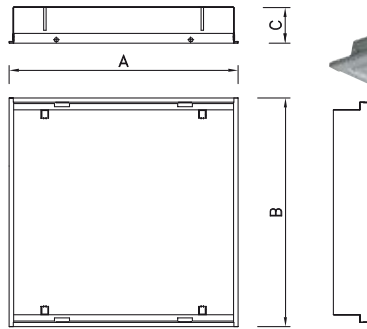

## Recessed light fittings

IKP418

**Body:** White painted (RAL 9003) metal sheet

**Optic:**  
 KO opal cover  
 KP prismatic cover

**Wiring:**  
 compensated, ballast cat. B (standard)  
 EP high frequency ballast  
 EPSA HFB analogue dimmable 1–10 V  
 EPSD HFB digital dimmable

**Application:**  
 Recessed light fitting for installation into false ceiling with visible supporting structure (600x600 / 625x625 modules) or gypsum plasterboard type ceiling.

**Accessories:**  
 Fixing clips for installation into gypsum plasterboard – 542141  
 Reduction frame for installing the 600 module light fitting into the 625 module frame