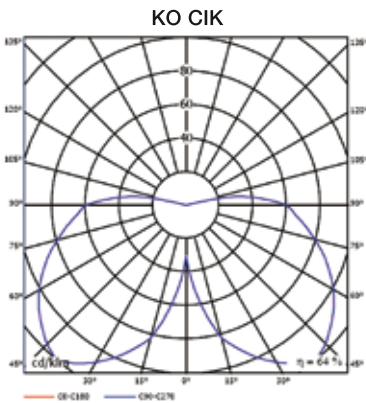

ECOLUXX KO400, KO500

Public lighting

KO PL

KO CIK

Body:

Chassis CH400 for post top entry – 60 mm.

Optic:

KO PL opal
 KO CI clear
 KO CIK clear with black upper part
 KO ZL gold
 KO KU smoke

Wiring:

compensated, ballast cat. B
 S high pressure sodium (HPS)
 M mercury lamp (MBF)
 E27 wiring with E27 only

Application:

Optimal for paths, squares, private streets and parks.

Versions:

400 diameter of globe 400 mm (socket dia. 150 mm)
 500 diameter of globe 500 mm (socket dia. 150 mm)
 PMMA polymethylacrylate globe (standard material)
 PC polycarbonate globe