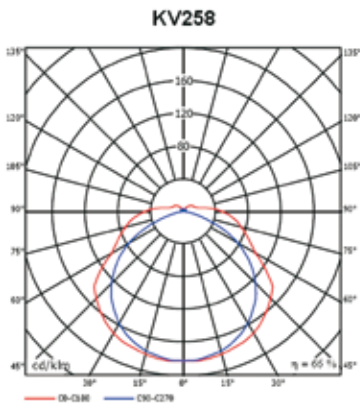

ECOLUXX KV

Interior light fittings IP44

Body:

White painted (RAL 9003) metal sheet, plastic endcaps

Optic:

KVO opal acrylic cover
KV prismatic acrylic cover

Wiring:

N uncompensated, ballast cat. B
K compensated, ballast cat. B
EP high frequency ballast
EPSA HFB analogue dimmable 1–10 V
EPSD HFB digital dimmable

Application:

These light fittings can be used for surface mounting or suspension.

Accessories:

Tube suspension 54107, 54108, 54109, 54110, 54111, 54112
Cord suspension 54103
Protection grid OM

Versions:

NZ emergency pack

Note:

Recommended as surface mounted fitting. When the light fittings are suspended, they should be hung by 4 cords or tubes.

	#	W	A	B	C	X
KV236#	N, K, EP, NZ	2x36	1230	170	70	1166
KV258#	N, K, EP, NZ	2x58	1530	170	70	1466
KVO236#	N, K, EP, NZ	2x36	1230	170	70	1166
KVO258#	N, K, EP, NZ	2x58	1530	170	70	1466

– add to the basic code