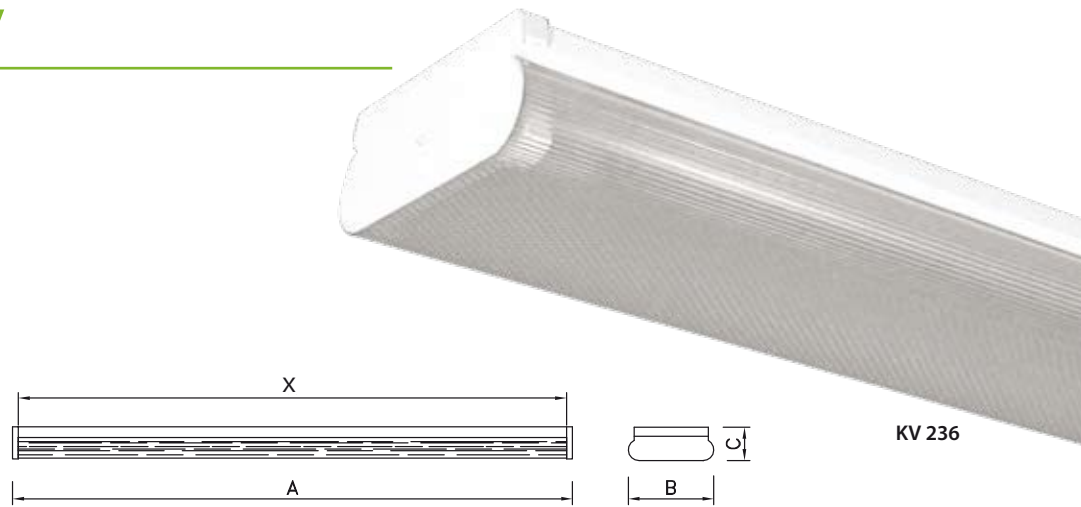

## Interior light fittings IP44

**Body:**

White painted (RAL 9003) metal sheet, plastic endcaps

**Optic:**

KVO opal acrylic cover  
KV prismatic acrylic cover

**Wiring:**

N uncompensated, ballast cat. B  
K compensated, ballast cat. B  
EP high frequency ballast  
EPSA HFB analogue dimmable 1–10 V  
EPSD HFB digital dimmable

**Versions:**

NZ emergency pack

**Note:**

Recommended as surface mounted fitting. When the light fittings are suspended, they should be hung by 4 cords or tubes.

	#	W	A	B	C	X
KV236#	N, K, EP, NZ	2x36	1230	170	70	1166
KV258#	N, K, EP, NZ	2x58	1530	170	70	1466
KVO236#	N, K, EP, NZ	2x36	1230	170	70	1166
KVO258#	N, K, EP, NZ	2x58	1530	170	70	1466