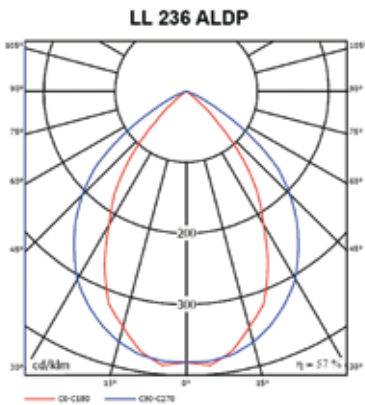

ECOLUXX LL ALDP

Louvres fittings

Body:

White painted (RAL 9003) metal sheet, plastic corners

Optic:

ALDP double parabolic louvre category 2 of highly polished aluminium

MATDP double parabolic louvre category 2 of mat aluminium