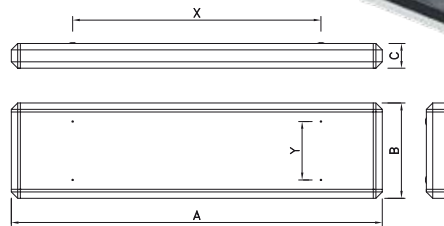

ECOLUXX LL ALDP

Louvres fittings

Body:

White painted (RAL 9003) metal sheet, plastic corners

Optic:

ALDP double parabolic louvre category 2 of highly polished aluminium

MATDP double parabolic louvre category 2 of mat aluminium