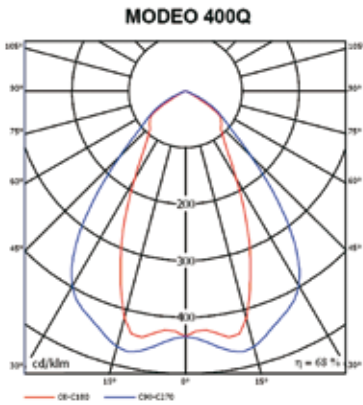

ECOLUXX MODEO

Floodlight