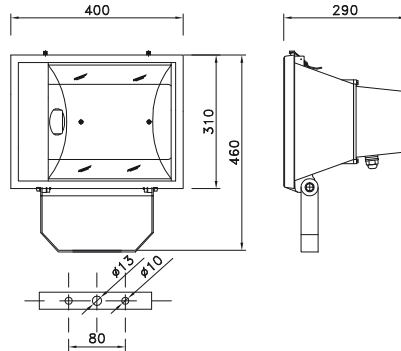

ECOLUXX MODEO

Floodlight