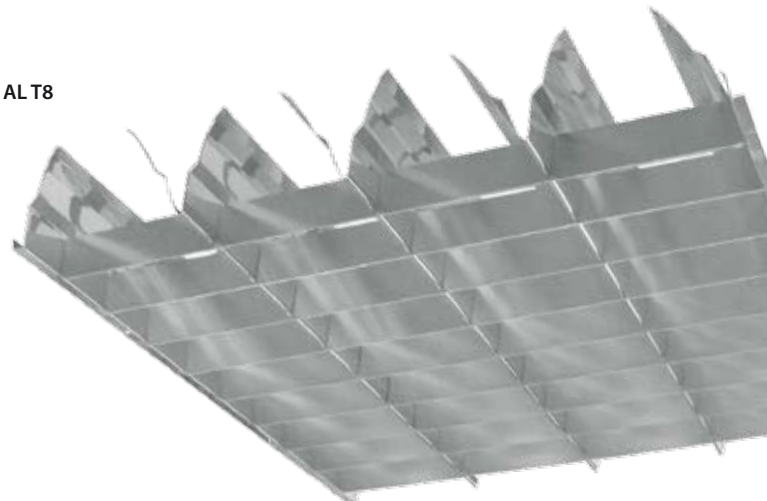

ECOLUXX optics

ALDPT5

- optics system category 2 reduced brightness under 200 cd/m² in angles above 60°
- parabolic longitudinal reflectors
- parabolic cross blades are closed for higher efficiency
- versions
 - o brightly polished aluminium (ALDP)
 - o mat aluminium (MATDP)
 - o super reflectans brightly polished aluminium MIRO (ALDP MIRO)
- fittings with this louvre are designed for offices, spaces with screens and spaces with high requirements for glare control

ALDPT5

ALDPT8

- optics system category 2 reduced brightness under 200 cd/m² in angles above 60°
- parabolic longitudinal reflectors
- versions
 - o brightly polished aluminium (ALDP)
 - o mat aluminium (MATDP)
 - o super reflectans brightly polished aluminium MIRO (ALDP MIRO)
- fittings with this louvre are designed for offices, spaces with screens and spaces with high requirements for glare control

ALDPT8

AL

- parabolic longitudinal reflectors of brightly polished aluminium
- cross blades of mat aluminium
- fittings with this louvre are designed for general spaces, as offices, shops, school classes, ...

AL T8

ECOLUXX optics

ALMAT

- parabolic longitudinal reflectors of mat aluminium
- cross blades of mat aluminium
- fittings with this louvre are designed for general spaces, as offices, shops, school classes, ...