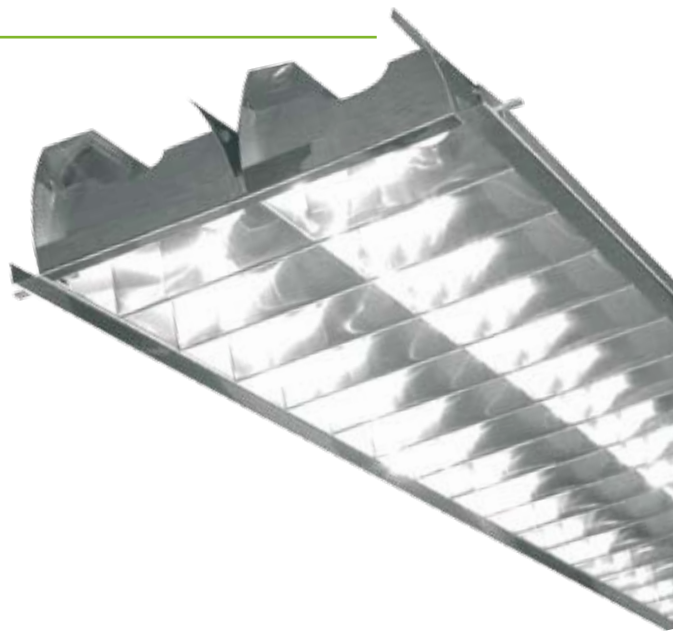

ECOLUXX optics

ALDPT5

- optics system category 2 reduced brightness under 200 cd/m² in angles above 60°
- parabolic longitudinal reflectors
- parabolic cross blades are closed for higher efficiency
- versions
 - o brightly polished aluminium (ALDP)
 - o mat aluminium (MATDP)
 - o super reflectans brightly polished aluminium MIRO (ALDP MIRO)
- fittings with this louvre are designed for offices, spaces with screens and spaces with high requirements for glare control

ALDPT5

ALDPT8

- optics system category 2 reduced brightness under 200 cd/m² in angles above 60°
- parabolic longitudinal reflectors
- versions
 - o brightly polished aluminium (ALDP)
 - o mat aluminium (MATDP)
 - o super reflectans brightly polished aluminium MIRO (ALDP MIRO)
- fittings with this louvre are designed for offices, spaces with screens and spaces with high requirements for glare control

ALDPT8

AL

- parabolic longitudinal reflectors of brightly polished aluminium
- cross blades of mat aluminium
- fittings with this louvre are designed for general spaces, as offices, shops, school classes, ...

AL T8

ECOLUXX optics

ALMAT

- parabolic longitudinal reflectors of mat aluminium
- cross blades of mat aluminium
- fittings with this louvre are designed for general spaces, as offices, shops, school classes, ...