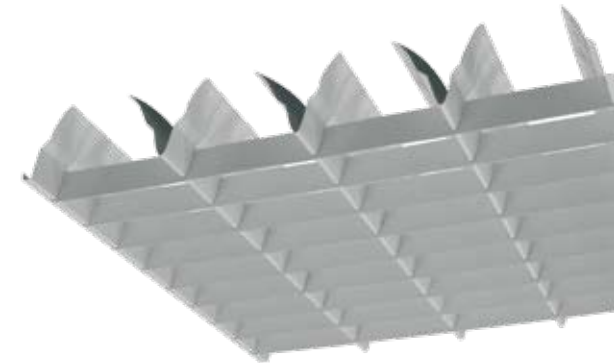

ECOLUXX optics

ALMAT

- parabolic longitudinal reflectors of mat aluminium
- cross blades of mat aluminium
- fittings with this louvre are designed for general spaces, as offices, shops, school classes, ...

ALMAT T8

ALS

- parabolic longitudinal reflectors of brightly polished aluminium
- cross blades of mat aluminium with tree pattern
- fittings with this louvre are designed for general spaces, as offices, shops, school classes, ...

ALST8

B

- parabolic longitudinal reflectors of white painted aluminium
- cross blades of white painted aluminium
- fittings with this louvre are designed for shops, corridors, sanitary facilities, ...

BT8

KO, KP

- opal or prismatic cover
- fittings with cover are designed for corridors, sanitary facilities, shops, ...

KP T8

KO/IP54, KP/IP54

- opal or prismatic cover with aluminium frame and gasket
- the cover can be ordered separately
- special fixing springs

KO/IP54, KP/IP54