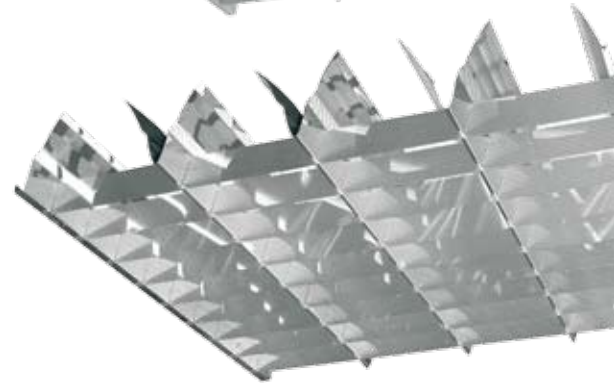

ECOLUXX optics

ALMAT

- parabolic longitudinal reflectors of mat aluminium
- cross blades of mat aluminium
- fittings with this louvre are designed for general spaces, as offices, shops, school classes, ...

ALMAT T8

ALS

- parabolic longitudinal reflectors of brightly polished aluminium
- cross blades of mat aluminium with tree pattern
- fittings with this louvre are designed for general spaces, as offices, shops, school classes, ...

ALST8

B

- parabolic longitudinal reflectors of white painted aluminium
- cross blades of white painted aluminium
- fittings with this louvre are designed for shops, corridors, sanitary facilities, ...

BT8

KO, KP

- opal or prismatic cover
- fittings with cover are designed for corridors, sanitary facilities, shops, ...

KP T8

KO/IP54, KP/IP54

- opal or prismatic cover with aluminium frame and gasket
- the cover can be ordered separately
- special fixing springs

KO/IP54, KP/IP54