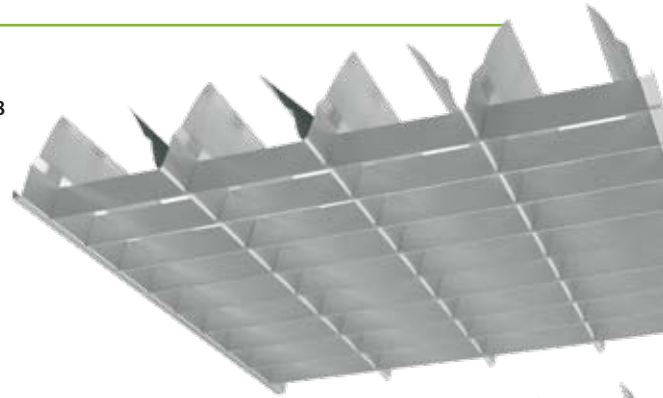

ECOLUXX optics

ALDPT5

- optics system category 2 reduced brightness under 200 cd/m² in angles above 60°
- parabolic longitudinal reflectors
- parabolic cross blades are closed for higher efficiency
- versions
 - o brightly polished aluminium (ALDP)
 - o mat aluminium (MATDP)
 - o super reflectans brightly polished aluminium MIRO (ALDP MIRO)
- fittings with this louvre are designed for offices, spaces with screens and spaces with high requirements for glare control

ALDPT8

AL

- parabolic longitudinal reflectors of brightly polished aluminium
- cross blades of mat aluminium
- fittings with this louvre are designed for general spaces, as offices, shops, school classes, ...

AL T8

ECOLUXX optics

ALMAT

- parabolic longitudinal reflectors of mat aluminium
- cross blades of mat aluminium
- fittings with this louvre are designed for general spaces, as offices, shops, school classes, ...

ALMAT T8

ALS

- parabolic longitudinal reflectors of brightly polished aluminium
- cross blades of mat aluminium with tree pattern
- fittings with this louvre are designed for general spaces, as offices, shops, school classes, ...