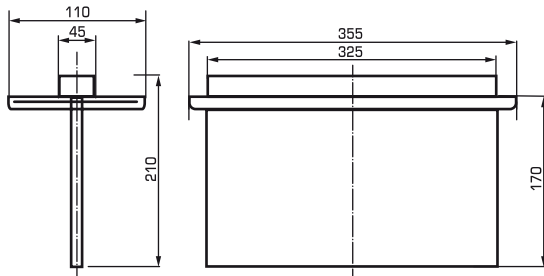

ECOLUXX PLEXI LED

Emergency light unit

Type	Order code	#	W	⌚	IP
PLEXI LED 3SA	OZAWPL3SA#	AT, PT, RS	LED 96 cd	3	IP20
PLEXI LED 3SE	OZAWPL3SE#	AT, PT, RS	LED 96 cd	3	IP20

ECOLUXX VIPER S

Type	Order code	#	W	⌚	IP
VIPER S 1SA	OZAWVS1SA#	PT, RS	LED 96 cd	1	IP20
VIPER S 3SA	OZAWVS3SA#	PT, RS	LED 96 cd	3	IP20
VIPER S 1SE	OZAWVS1SE#	PT, RS	LED 96 cd	1	IP20
VIPER S 3SE	OZAWVS3SE#	PT, RS	LED 96 cd	3	IP20

ECOLUXX PANORAMA

Type	IP	Order code	&	#	W	⌚	lm
PANORAMA 8	IP54	OZAWP1#	SE, SA	AT, PT, RS	1x8 T5	1	130
		OZAWP3#	SE, SA	AT, PT, RS	1x8 T5	3	110
PANORAMA 11	IP54	OZAWP1&11#	SE, SA	AT, PT, RS	1x11 TC-S	1	200
		OZAWP3&11#	SE, SA	AT, PT, RS	1x11 TC-S	3	180