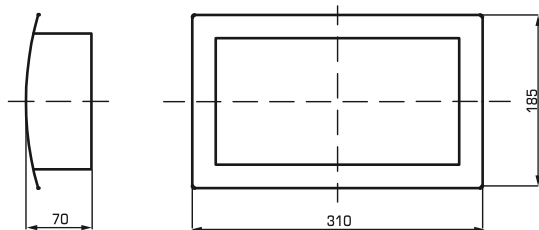

ECOLUXX PLEXI LED

Emergency light unit

Type	Order code	#	W	⌚	IP
PLEXI LED 3SA	OZAWPL3SA#	AT, PT, RS	LED 96 cd	3	IP20
PLEXI LED 3SE	OZAWPL3SE#	AT, PT, RS	LED 96 cd	3	IP20

ECOLUXX VIPER S

Type	Order code	#	W	⌚	IP
VIPER S 1SA	OZAWVS1SA#	PT, RS	LED 96 cd	1	IP20
VIPER S 3SA	OZAWVS3SA#	PT, RS	LED 96 cd	3	IP20
VIPER S 1SE	OZAWVS1SE#	PT, RS	LED 96 cd	1	IP20
VIPER S 3SE	OZAWVS3SE#	PT, RS	LED 96 cd	3	IP20

ECOLUXX PANORAMA

Type	IP	Order code	&	#	W	⌚	lm
PANORAMA 8	IP54	OZAWP1#	SE, SA	AT, PT, RS	1x8 T5	1	130
		OZAWP3#	SE, SA	AT, PT, RS	1x8 T5	3	110
PANORAMA 11	IP54	OZAWP1&11#	SE, SA	AT, PT, RS	1x11 TC-S	1	200
		OZAWP3&11#	SE, SA	AT, PT, RS	1x11 TC-S	3	180