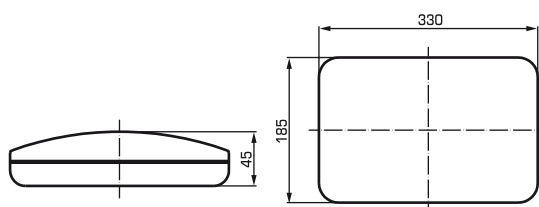

ECOLUXX PLEXI LED

Emergency light unit

Type	Order code	#	W	⌚	IP
PLEXI LED 3SA	OZAWPL3SA#	AT, PT, RS	LED 96 cd	3	IP20
PLEXI LED 3SE	OZAWPL3SE#	AT, PT, RS	LED 96 cd	3	IP20

ECOLUXX VIPER S

Type	Order code	#	W	⌚	IP
VIPER S 1SA	OZAWVS1SA#	PT, RS	LED 96 cd	1	IP20
VIPER S 3SA	OZAWVS3SA#	PT, RS	LED 96 cd	3	IP20
VIPER S 1SE	OZAWVS1SE#	PT, RS	LED 96 cd	1	IP20
VIPER S 3SE	OZAWVS3SE#	PT, RS	LED 96 cd	3	IP20

ECOLUXX PANORAMA

Type	IP	Order code	&	#	W	⌚	lm
PANORAMA 8	IP54	OZAWP1#	SE, SA	AT, PT, RS	1x8 T5	1	130
		OZAWP3#	SE, SA	AT, PT, RS	1x8 T5	3	110
PANORAMA 11	IP54	OZAWP1&11#	SE, SA	AT, PT, RS	1x11 TC-S	1	200
		OZAWP3&11#	SE, SA	AT, PT, RS	1x11 TC-S	3	180