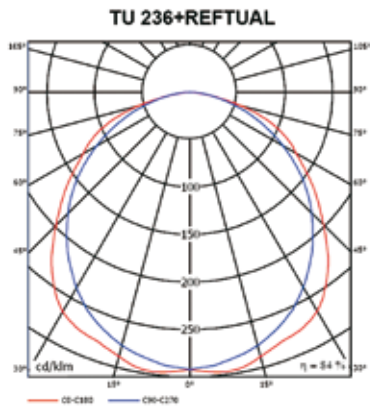

ECOLUXX REF TU

Replaceable reflectors for ECOLUXX TU

TU236 + REFTUB