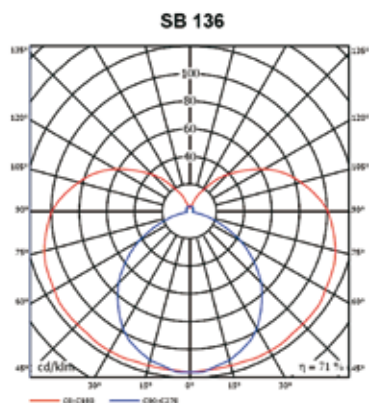

### Surface mounted light fittings

SB

**Body:**

White painted (RAL 9003) aluminium sheet with ABS plastic endcaps.

**Optic:**

KP prismatic acrylic cover

**Wiring:**

N uncompensated, ballast cat. B