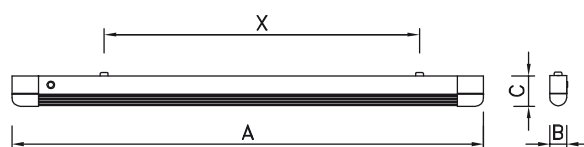

### Surface mounted light fittings

SB

**Body:**

White painted (RAL 9003) aluminium sheet with ABS plastic endcaps.

**Optic:**

KP prismatic acrylic cover

**Wiring:**

N uncompensated, ballast cat. B