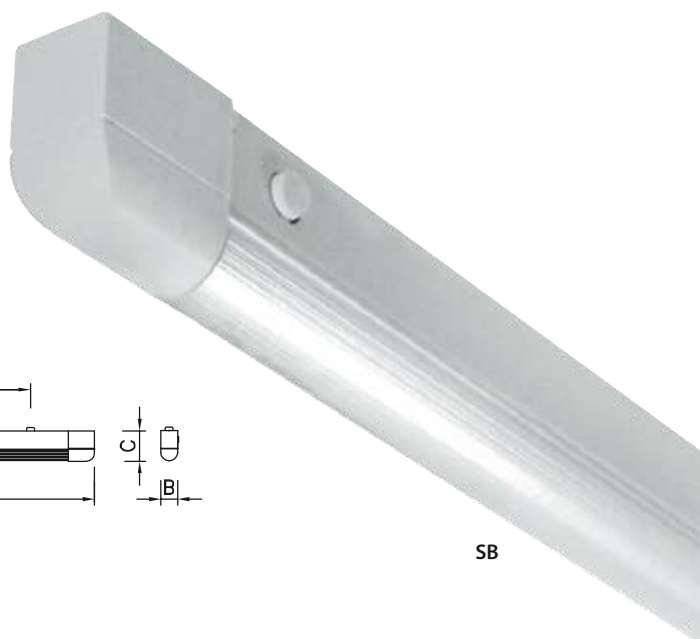

## ECOLUXX SB

### Surface mounted light fittings

SB

**Body:**

White painted (RAL 9003) aluminium sheet with ABS plastic endcaps.

**Optic:**

KP prismatic acrylic cover

**Wiring:**

N uncompensated, ballast cat. B

EP high frequency ballast

**Application:**

Surface mounted line luminaire for residential use.

**Note:**

The luminaires are standard equipped with light switch, they are delivered with a lamp.

Typ	#	W	A	B	C	X	kg
SB110		1x10	428	35	70	210	0,7
SB115#	EP	1x15	530	35	70	220	0,9
SB118#	EP	1x18	684	35	70	350	1,1
SB130#	EP	1x30	987	35	70	650	1,4
SB136#	EP	1x36	1292	35	70	960	1,6
SB158EP*		1x58	1592	35	70	1260	1,2