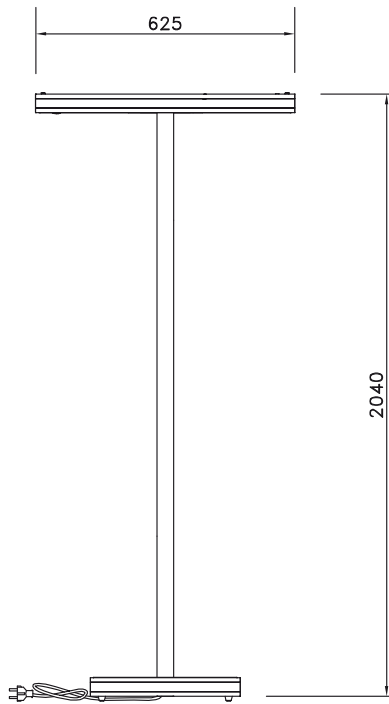

ECOLUXX SOLAR OFFICE

Floor lamp

Optic:

KO – opal cover ACRYL SATINE®

Application:

Floor lamp for direct - indirect illumination.
For residential, office, exhibition rooms

Version:

SOLAR414KO – 4x14-24W T5
SOLAR414EPSDTKO – 4x14-24W T5, digital dimmable, switch-dimm
SOLAR414EPSDR1KO – 4x14-24W T5, digital dimmable, remote control