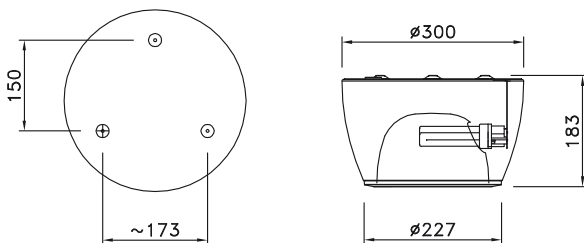

ECOLUXX BAREL

Downlight

Body: Zinc-coated steel sheet, white painted metal ring.
Optic: REFAL high polished aluminium reflector
Wiring: N uncompensated, ballast cat. B
EP high frequency ballast
Application: Surface mounted downlight
Accessories: 533602 - opal glass cover
533601 - clear glass cover

	#	W	Height	Diameter	kg
	N, EP	1x13	183	300	1,4
BAREL118#	N, EP	1x18	183	300	1,4
BAREL126#	N, EP	1x26	183	300	1,6
BAREL213#	N, EP	2x13	183	300	1,7
BAREL218#	N, EP	2x18	183	300	1,7
BAREL226#	N, EP	2x26	183	300	2,2
BAREL132-42		1x32 / 42	183	300	1,4
BAREL232-42		2x32 / 42	183	300	1,5