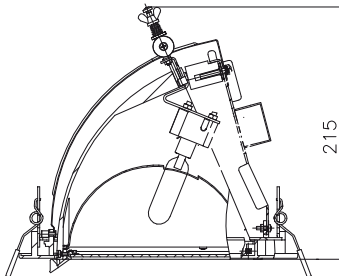

ECOLUXX SPME, SPMV

Recessed downlight