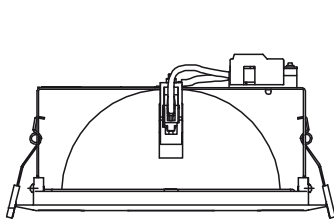

ECOLUXX SPME, SPMV

Recessed downlight

SPMV

SPME

Body:

White painted aluminium body

Optic:

- matt aluminium reflector
- heat resistant front glass

Wiring:

- K compensated, ballast cat. B
- EP high frequency ballast

Application:

- Recessed downlight for installation into false ceiling
- SPME immovable luminaire
- SPMV movable luminaire

Note:

The gear box is located separately.

	#	W	Height	Ø		lamp	kg
SPME35#100/G12	K, EP	1x35	115	160	145	HIT	3,1
SPME50#100/G12	K, EP	1x50	115	160	145	HIT	3,3
SPME70#100/G12	K, EP	1x70	115	160	145	HIT	3,5
SPME70#200/RX7s	K, EP	1x70	115	230	215	HIT-DE	3,5
SPME150#200/RX7s	K, EP	1x150	115	230	215	HIT-DE	3,9

	#	W	Height	Ø		lamp	kg
SPMV70#100/G12	K, EP	1x70	215	160	145	HIT	3,1
SPMV100#200/G12	K, EP	1x150	215	235	215	HIT	3,3
SPMV150#200/G12	K, EP	1x150	215	235	215	HIT	3,5
SPMV70#200/RX7s	K, EP	1x70	215	235	215	HIT-DE	3,4
SPMV150#200/RX7s	K, EP	1x150	215	235	215	HIT-DE	3,9

- add to the basic code