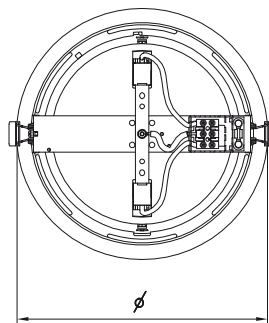

ECOLUXX SPME, SPMV

Recessed downlight

SPMV

SPME

Body:

White painted aluminium body

Optic:

- matt aluminium reflector
- heat resistant front glass

Wiring:

- K compensated, ballast cat. B
- EP high frequency ballast

Application:

- Recessed downlight for installation into false ceiling
- SPME immovable luminaire
- SPMV movable luminaire

Note:

The gear box is located separately.

	#	W	Height	Ø		lamp	kg
SPME35#100/G12	K, EP	1x35	115	160	145	HIT	3,1
SPME50#100/G12	K, EP	1x50	115	160	145	HIT	3,3
SPME70#100/G12	K, EP	1x70	115	160	145	HIT	3,5
SPME70#200/RX7s	K, EP	1x70	115	230	215	HIT-DE	3,5
SPME150#200/RX7s	K, EP	1x150	115	230	215	HIT-DE	3,9

	#	W	Height	Ø		lamp	kg
SPMV70#100/G12	K, EP	1x70	215	160	145	HIT	3,1
SPMV100#200/G12	K, EP	1x150	215	235	215	HIT	3,3
SPMV150#200/G12	K, EP	1x150	215	235	215	HIT	3,5
SPMV70#200/RX7s	K, EP	1x70	215	235	215	HIT-DE	3,4
SPMV150#200/RX7s	K, EP	1x150	215	235	215	HIT-DE	3,9

- add to the basic code