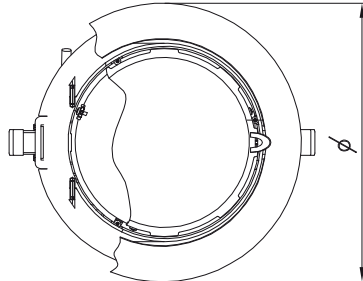

ECOLUXX SPME, SPMV

Recessed downlight