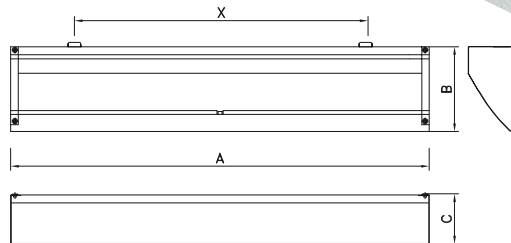

ECOLUXX SPW

Wall light fittings

SPW 118