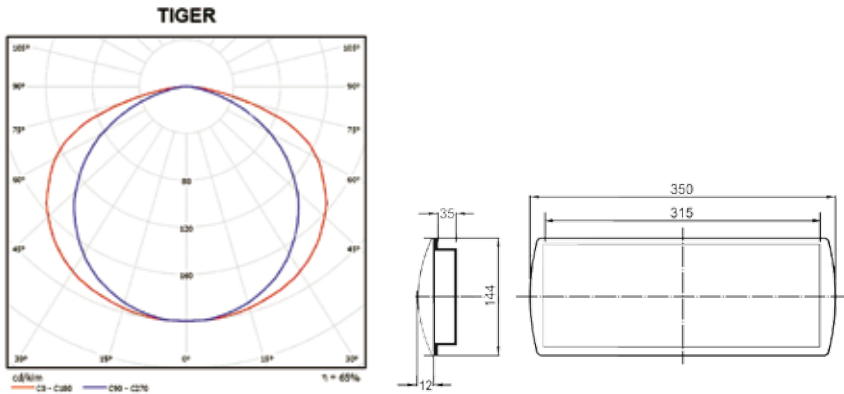

ECOLUXX TIGER, TIGER LED

Emergency light unit

Body:

White polycarbonate body

Optic:

Polycarbonate pellucid cover

Polycarbonate opal cover – LED version

Application:

Surface mounted or recessed luminaire for emergency lighting of escape ways.

Accessories:

Pictograms PIK

OZAWTPRICH - clips for recessed mounting (cut out 120 x 325 mm)

Versions:

- SE non-maintained
- SA maintained
- AT autotest
- PT manual test button
- RS RUBIC monitoring systém

Next information:

The luminaire is delivered without pictogram, it must be ordered separately.

TIGER

TIGER LED

Type	IP	Order code	&	#	W	H	lm
TIGER	IP22	OZAWTGE1&#	SE, SA	AT, PT, RS	1x8 T5	1	130
		OZAWTGE3&#	SE, SA	AT, PT, RS	1x8 T5	3	110
TIGER LED	IP22	OZAWTLE1&#	SE, SA	PT	LED 25cd	1	
		OZAWTLE3&#	SE, SA	PT	LED 25cd	3	