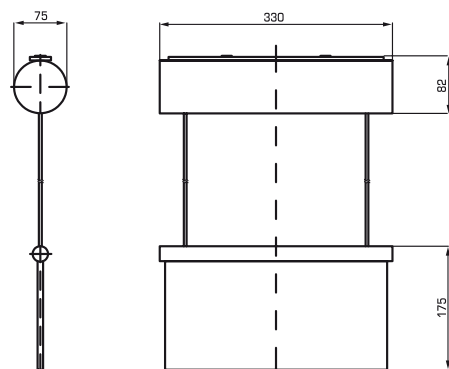

ECOLUXX SPIDER R

Type	Order code	#	W	⊕	IP
SPIDER R 1SA	OZAWSR1SA#	AT, PT, RS	LED 25 cd	1	IP20
SPIDER R 3SA	OZAWSR3SA#	AT, PT, RS	LED 25 cd	3	IP20
SPIDER R 1SE	OZAWSR1SE#	AT, PT, RS	LED 25 cd	1	IP20
SPIDER R 3SE	OZAWSR3SE#	AT, PT, RS	LED 25 cd	3	IP20