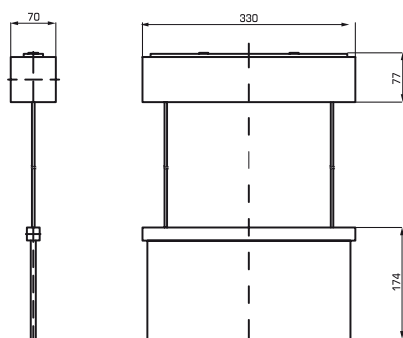

ECOLUXX TWINS

Emergency light unit

| Type | Order code | # | W | ⊕ | IP |
|-----------|------------|------------|-----------|---|------|
| TWINS 3SA | OZAWTW3SA# | AT, PT, RS | LED 25 cd | 3 | IP20 |
| TWINS 3SE | OZAWTW3SE# | AT, PT, RS | LED 25 cd | 3 | IP20 |

ECOLUXX SPIDER R

| Type | Order code | # | W | ⊕ | IP |
|--------------|------------|------------|-----------|---|------|
| SPIDER R 1SA | OZAWSR1SA# | AT, PT, RS | LED 25 cd | 1 | IP20 |
| SPIDER R 3SA | OZAWSR3SA# | AT, PT, RS | LED 25 cd | 3 | IP20 |
| SPIDER R 1SE | OZAWSR1SE# | AT, PT, RS | LED 25 cd | 1 | IP20 |
| SPIDER R 3SE | OZAWSR3SE# | AT, PT, RS | LED 25 cd | 3 | IP20 |

ECOLUXX SPIDER S

| Type | Order code | # | W | ⊕ | IP |
|--------------|------------|------------|-----------|---|------|
| SPIDER S 1SA | OZAWSS1SA# | AT, PT, RS | LED 25 cd | 1 | IP20 |
| SPIDER S 3SA | OZAWSS3SA# | AT, PT, RS | LED 25 cd | 3 | IP20 |
| SPIDER S 1SE | OZAWSS1SE# | AT, PT, RS | LED 25 cd | 1 | IP20 |
| SPIDER S 3SE | OZAWSS3SE# | AT, PT, RS | LED 25 cd | 3 | IP20 |