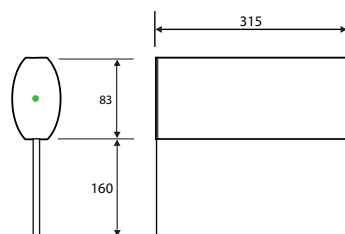

ECOLUXX TWINS

Emergency light unit

| Type | Order code | # | W | ⊕ | IP |
|-----------|------------|------------|-----------|---|------|
| TWINS 3SA | OZAWTW3SA# | AT, PT, RS | LED 25 cd | 3 | IP20 |
| TWINS 3SE | OZAWTW3SE# | AT, PT, RS | LED 25 cd | 3 | IP20 |

ECOLUXX SPIDER R

| Type | Order code | # | W | ⊕ | IP |
|--------------|------------|------------|-----------|---|------|
| SPIDER R 1SA | OZAWSR1SA# | AT, PT, RS | LED 25 cd | 1 | IP20 |
| SPIDER R 3SA | OZAWSR3SA# | AT, PT, RS | LED 25 cd | 3 | IP20 |
| SPIDER R 1SE | OZAWSR1SE# | AT, PT, RS | LED 25 cd | 1 | IP20 |
| SPIDER R 3SE | OZAWSR3SE# | AT, PT, RS | LED 25 cd | 3 | IP20 |

ECOLUXX SPIDER S

| Type | Order code | # | W | ⊕ | IP |
|--------------|------------|------------|-----------|---|------|
| SPIDER S 1SA | OZAWSS1SA# | AT, PT, RS | LED 25 cd | 1 | IP20 |
| SPIDER S 3SA | OZAWSS3SA# | AT, PT, RS | LED 25 cd | 3 | IP20 |
| SPIDER S 1SE | OZAWSS1SE# | AT, PT, RS | LED 25 cd | 1 | IP20 |
| SPIDER S 3SE | OZAWSS3SE# | AT, PT, RS | LED 25 cd | 3 | IP20 |